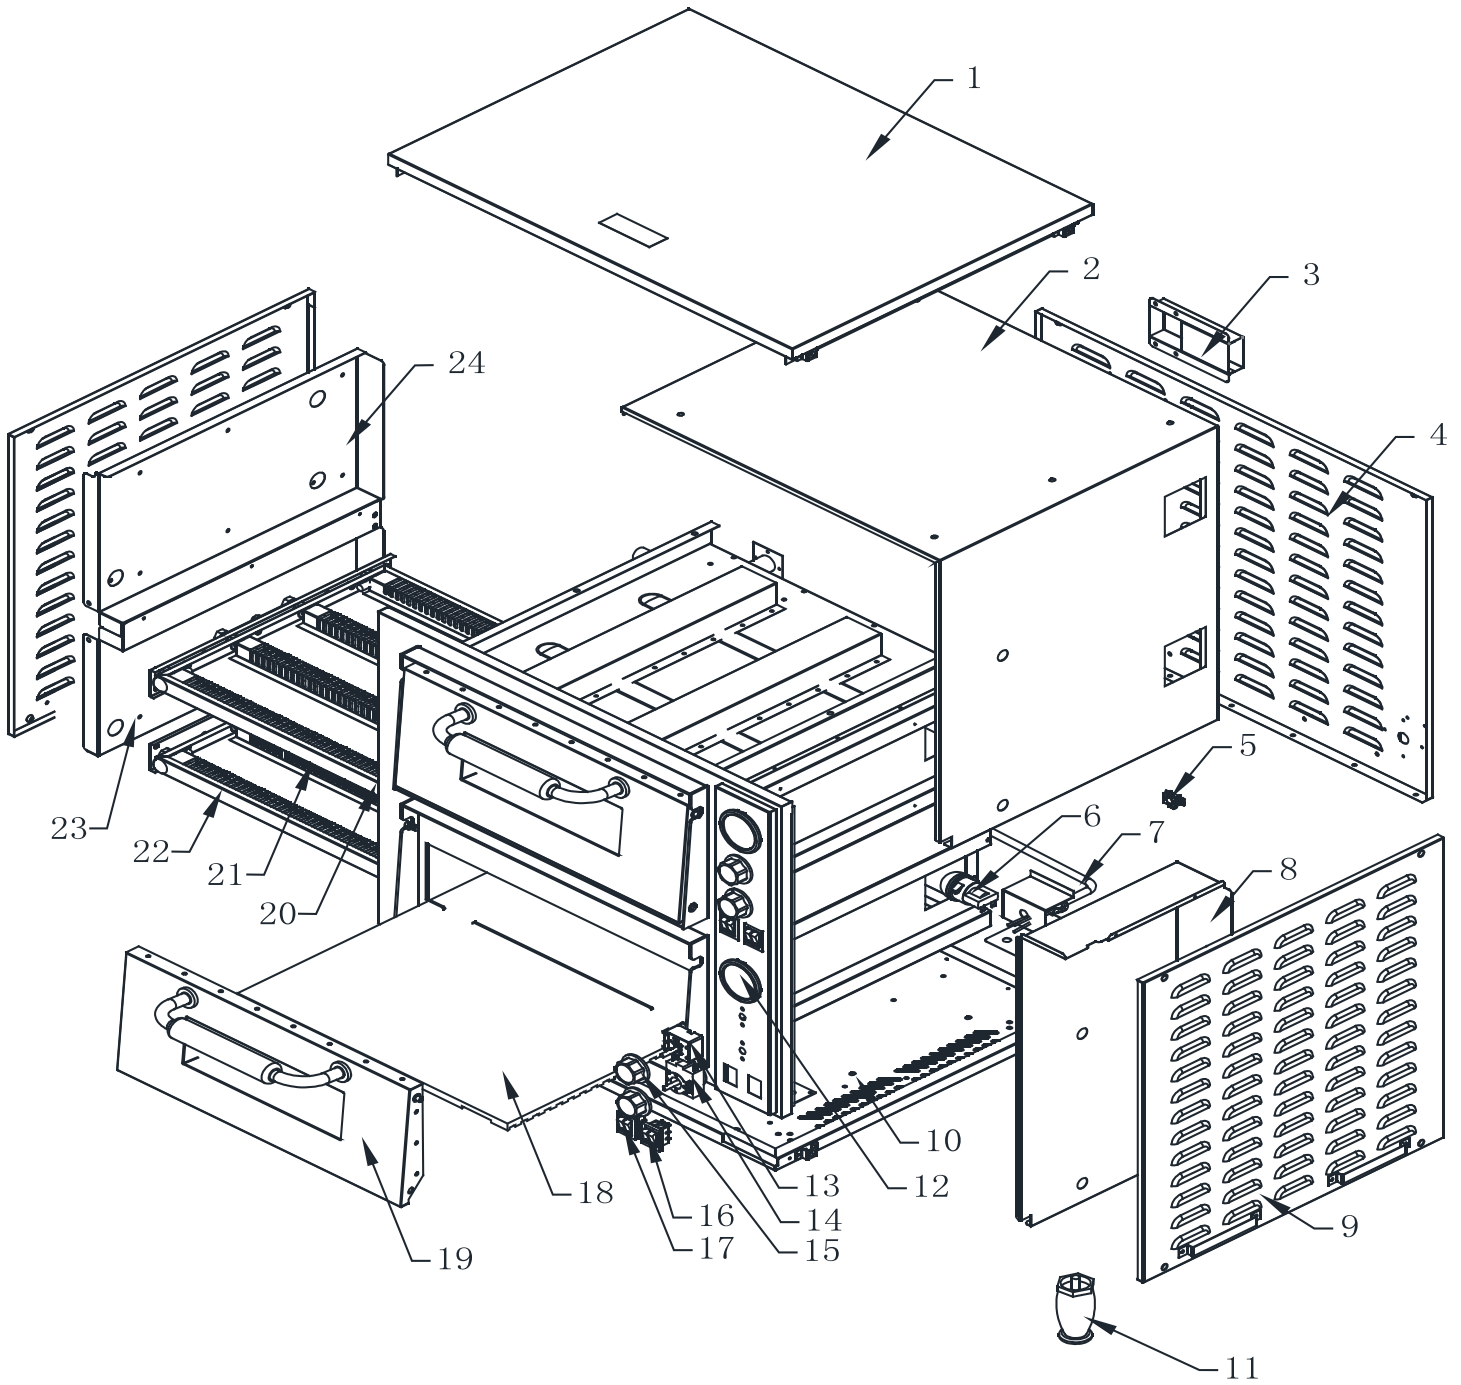

# Parts Breakdown

Model PE-CN-3200-D 39580

# Parts Breakdown

---

## Model PE-CN-3200-D 39580

Item No.	Description	Position	Item No.	Description	Position	Item No.	Description	Position
78408	Top Cover for 39580	1	78415	Side Plates for 39580	9	78423	Switch (Yellow-Green) for 39580	17
78409	Inside Spun Blanket Fixed Plate for 39580	2	78416	Bottom Cover for 39580	10	78424	Brick for 39580	18
78410	Chimney for 39580	3	78417	Feet for 39580	11	78430	Door for 39580	19
78411	Back Plate for 39580	4	78418	Thermometer for 39580	12	78426	Top Protecting Plates for Box for 39580	20
78412	Thermal Cut Out for 39580	5	78419	Thermostat for 39580	13	78427	Element for 39580	21
72798	Lamp for 39580	6	78420	Timer for 39580	14	78428	Bottom Protecting Plates for Box for 39580	22
78413	Plug and Lead for 39580	7	78421	Dial for 39580	15	78431	Bottom Inside for 39580	23
78414	Insulation Plate for 39580	8	78422	Switch (Yellow) for 39580	16	78429	Inside Plate for 39580	24